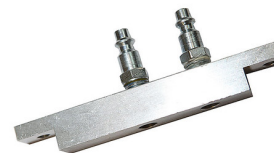

Product information

PI 4/26/02/2020

Gear Tronic Adapter Audi A8

Description

Accessory for the Gear Tronic device.

Areas of application

For connecting the Gear Tronic device to the relevant transmission types, including for Audi A8 and Audi RS6.

Application

Fix the adapter in place of the automatic transmission radiator with the screws used there.

Available pack sizes

1 Piece Carton

29004
D

Our information is based on thorough research and may be considered reliable, although not legally binding.